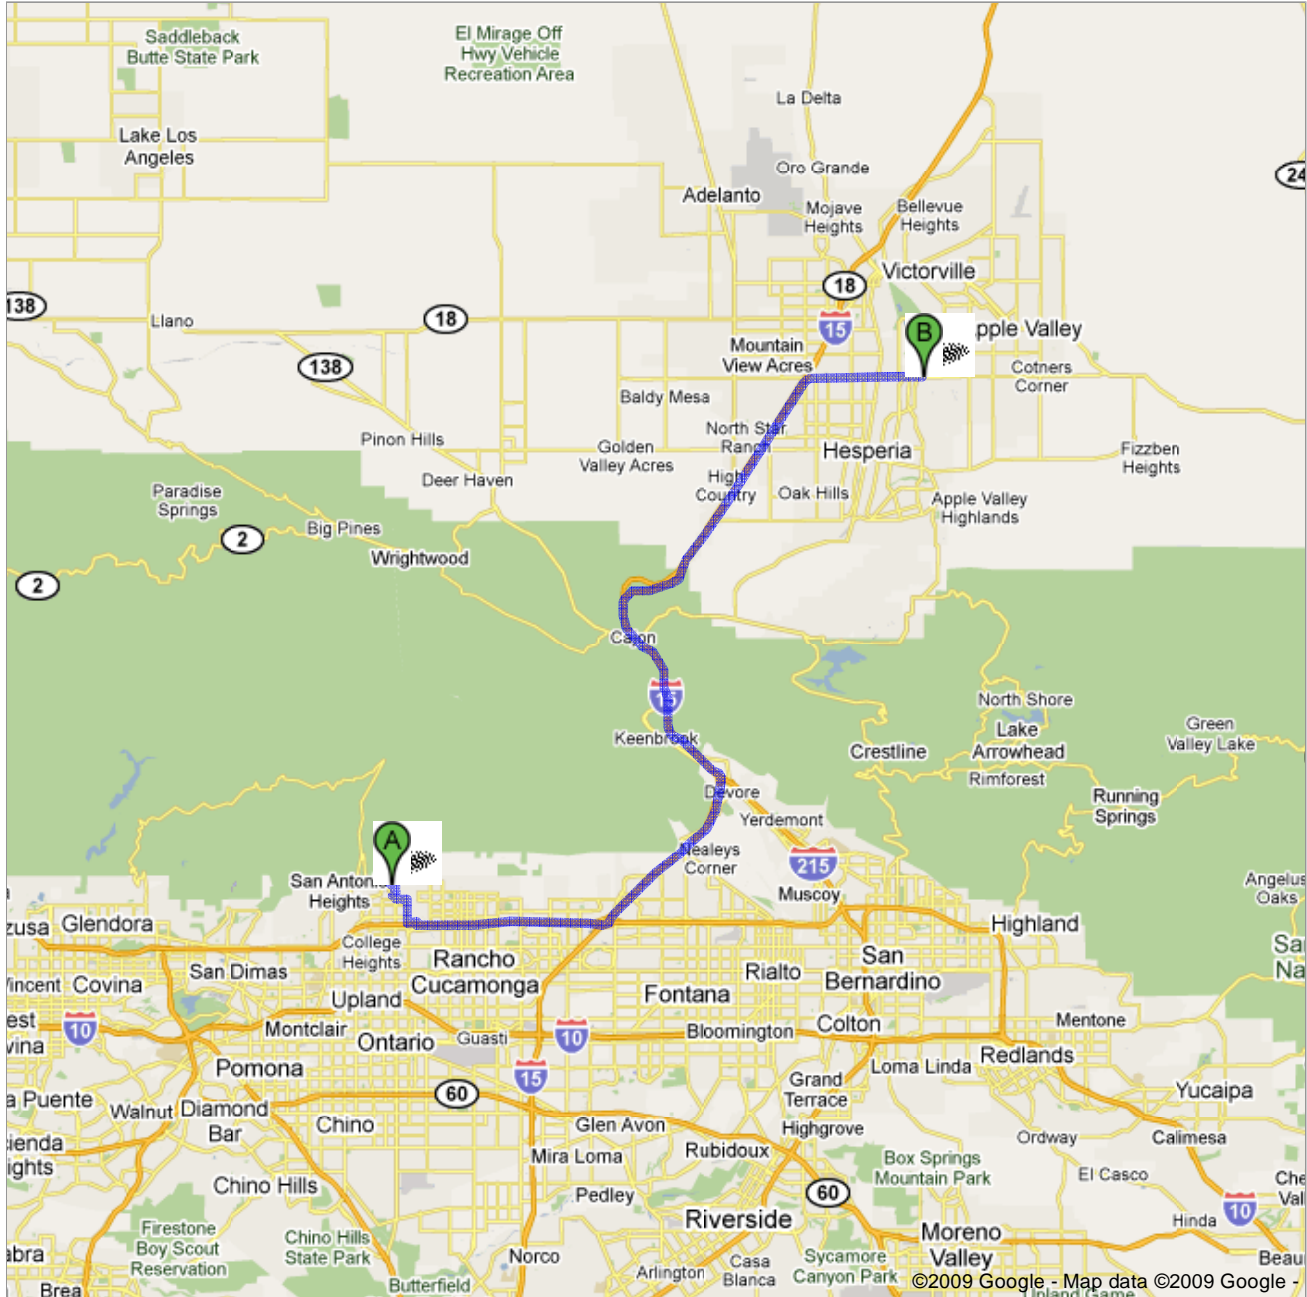

Directions to 18422 Bear Valley Rd, Victorville, CA 92345

46.2 mi – about 57 mins – up to 1 hour 30 mins in traffic

Save trees. Go green!
Download Google Maps on your phone at google.com/gmm

 Upland, CA 91784

	1. Head east on W 26th St toward Arctic Dr	go 0.1 mi total 0.1 mi
	2. Sharp right at Arctic Dr	go 0.2 mi total 0.3 mi
	3. Continue onto Bellevue Rd	go 0.2 mi total 0.5 mi
	4. Continue onto Vista Dr	go 0.2 mi total 0.7 mi
	5. Turn left at N Euclid Ave About 1 min	go 0.2 mi total 1.0 mi
	6. Take the 2nd left onto E 24th St About 1 min	go 0.5 mi total 1.4 mi
	7. Turn right at N Campus Ave About 2 mins	go 1.0 mi total 2.4 mi
	8. N Campus Ave turns left and becomes E 20th St About 1 min	go 0.4 mi total 2.8 mi
	9. Turn right at N Campus Ave About 1 min	go 0.2 mi total 3.0 mi
	10. Turn left to merge onto CA-210 E About 8 mins	go 7.3 mi total 10.3 mi
	11. Take the exit onto I-15 N toward Barstow About 28 mins	go 30.7 mi total 41.0 mi
	12. Take the Bear Valley Rd exit toward Apple Valley	go 0.3 mi total 41.4 mi
	13. Turn right at Bear Valley Rd/Bear Valley Cutoff Destination will be on the left About 12 mins	go 4.8 mi total 46.2 mi

 18422 Bear Valley Rd, Victorville, CA 92345

These directions are for planning purposes only. You may find that construction projects, traffic, weather, or other events may cause conditions to differ from the map results, and you should plan your route accordingly. You must obey all signs or notices regarding your route.

Map data ©2009, Google

Directions weren't right? Please find your route on maps.google.com and click "Report a problem" at the bottom left.